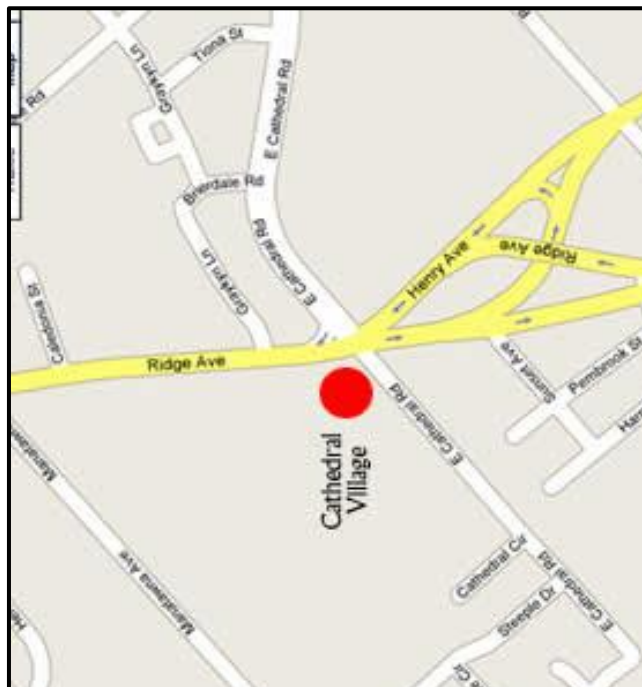

The Philadelphia Mineralogical Society

Presents

An interclub, mineral & fossil

SWAP and SELL

Saturday, January 11, 2020

9:00 a.m. to 12:00 p.m.

At

Cathedral Village
600 E. Cathedral Road
Philadelphia, PA 19128 (Andorra)

FREE ADMISSION TO THE PUBLIC

Dealers/Swappers may set up at 8:00 a.m. Limit one table
Reservations required. First come, first served. To swap or
sell, you must be a member of a local mineral club.

For details and reservations, call or email

John Rateike at: 215-576-0741 / jdrat@comcast.net

Address:
Cathedral Village
600 E. Cathedral Road
Philadelphia, PA 19128

Reservations due by December 31, 2019.

One table limit; $10/table;
$15/table for walk-in

Mail Check to:
John Rateike
337 Cricket Avenue
Glenside, PA 19038

Please make checks payable to:
Philadelphia Mineralogical Society (PMS)

Name: _____

Phone: _____